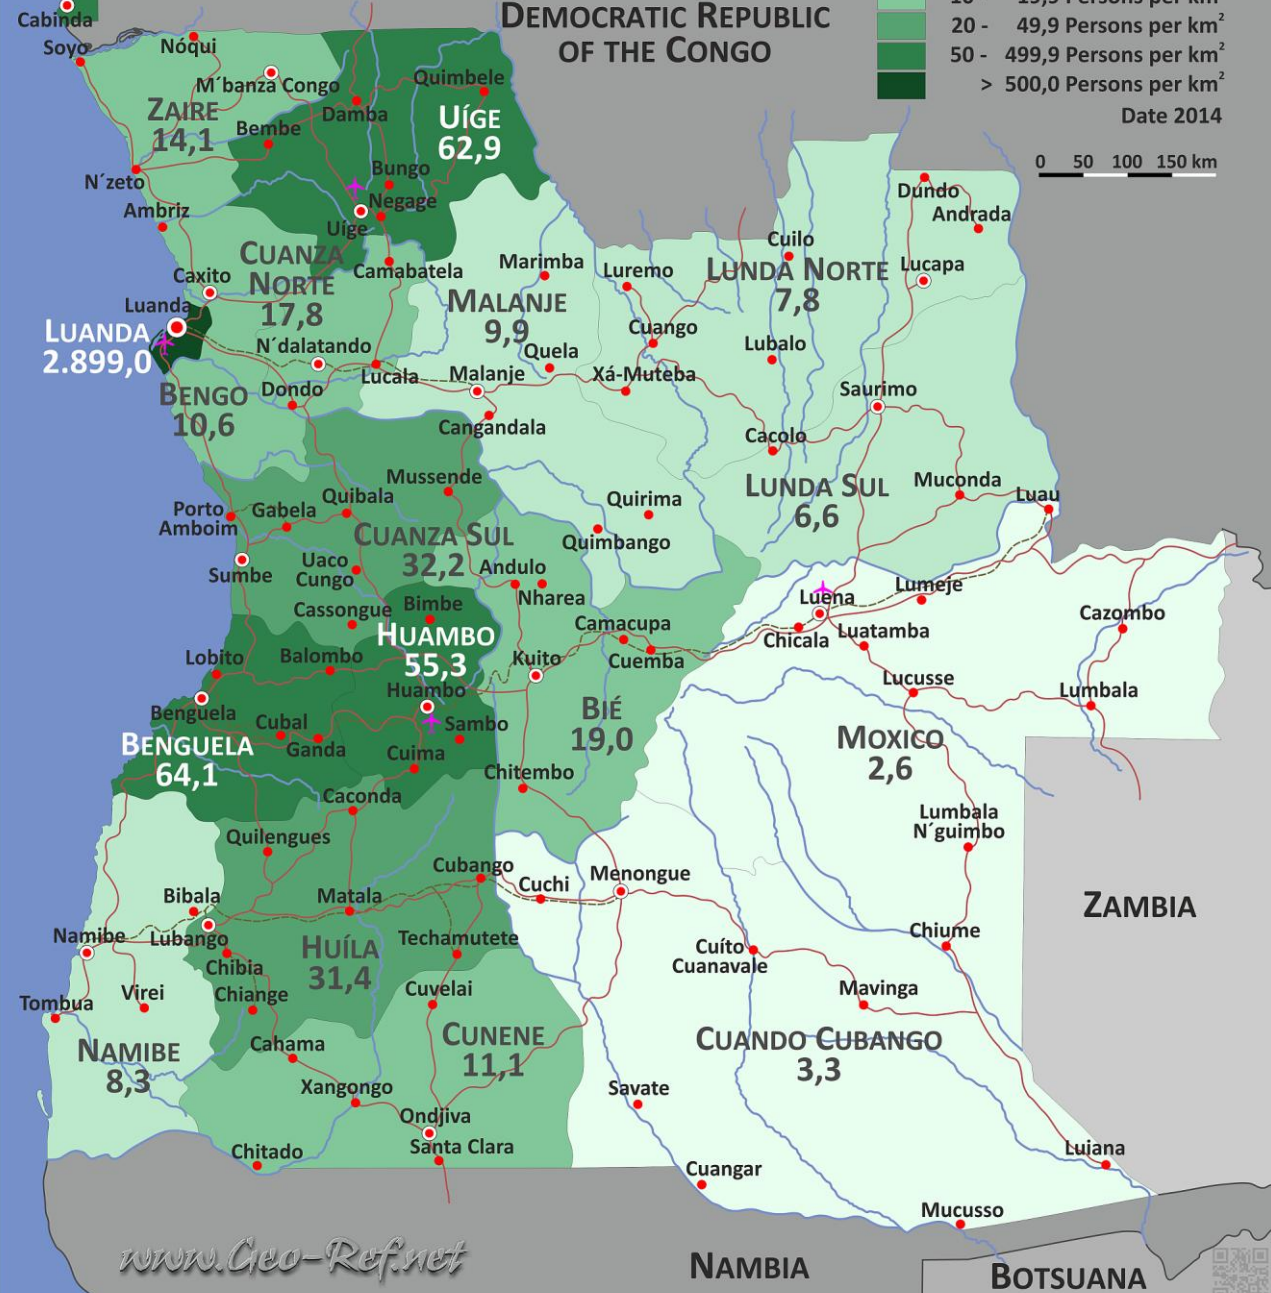

CONGO

CABINDA  
88,0

# Angola

## Population density

DEMOCRATIC REPUBLIC OF THE CONGO

ZAMBIA

NAMBIA

BOTSUANA

We have published on the country page usually the population density of the country, the mostly interesting thematic map. But the real power of our offer consists in the display of your own data, drawing so your own maps with your results or relevant data.