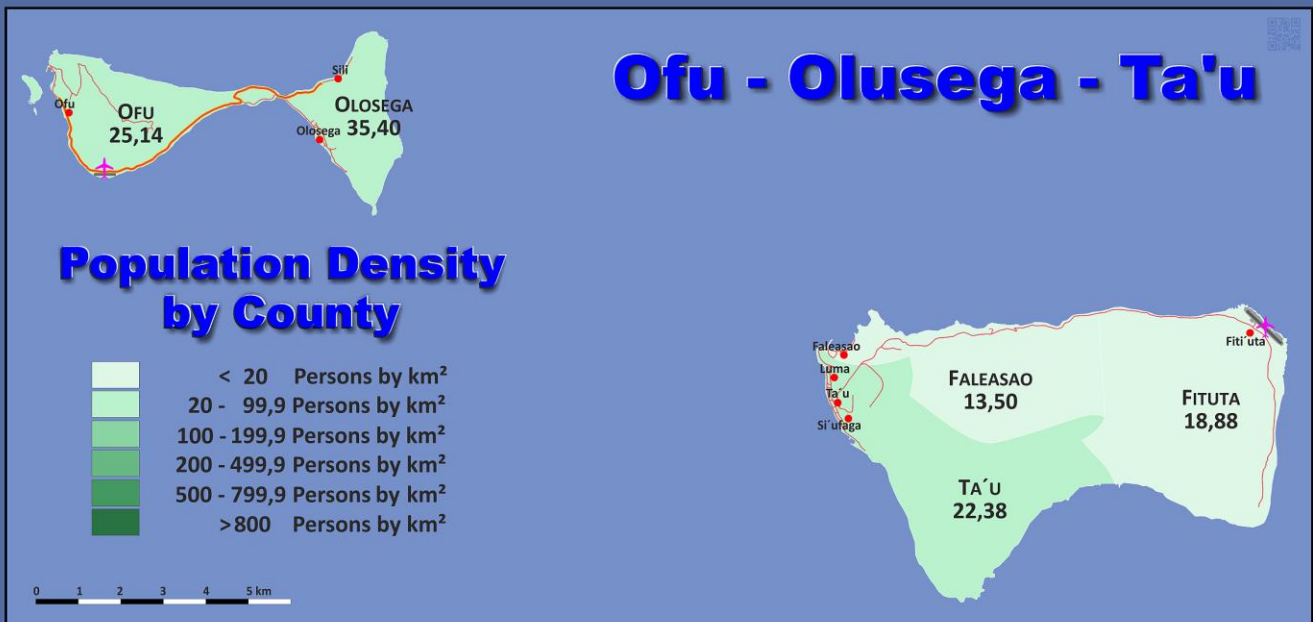

American Samoa

About the maps on www.geo-ref.net

All maps published on this site are **free to use without costs, meanwhile the same are not modified**, especially concerning our own site logotype. This is valid for the PNG and the PDF-files.

We have published on the country page usually the population density of the country, the mostly interesting thematic map. But the real power of our offer consists in the display of your own data, drawing so your own maps with your results or relevant data.