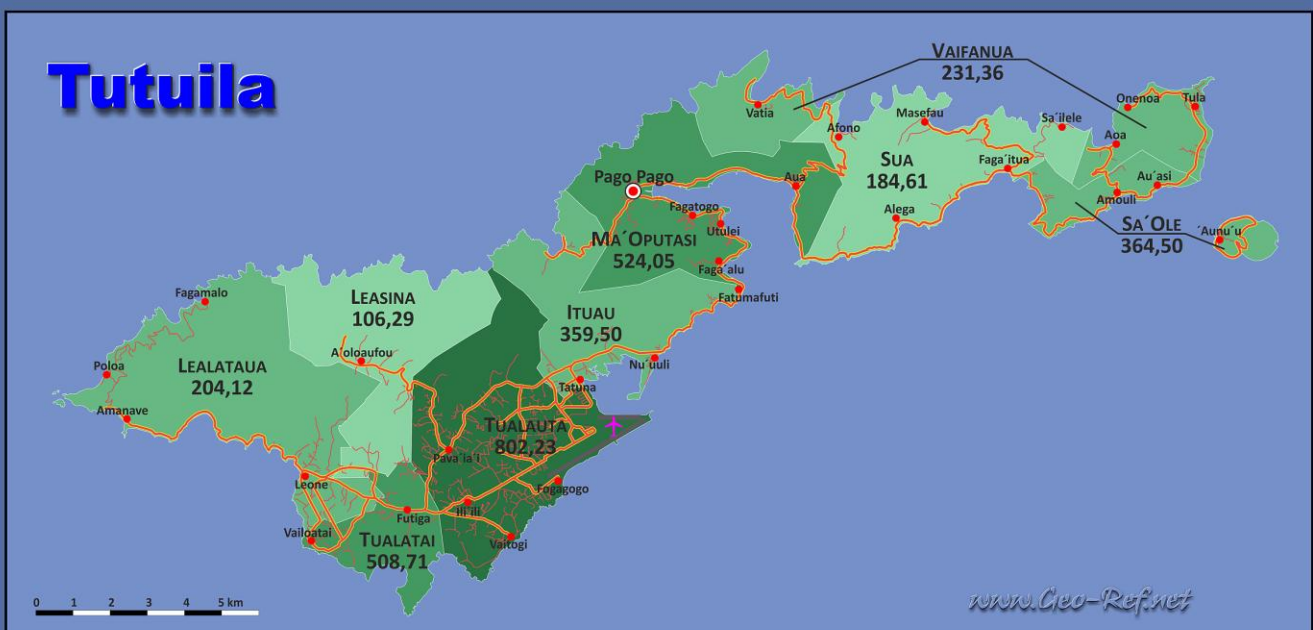

American Samoa

About the maps on www.geo-ref.net

All maps published on this site are **free to use without costs, meanwhile the same are not modified**, especially concerning our own site logotype. This is valid for the PNG and the PDF-files.

We have published on the country page usually the population density of the country, the mostly interesting thematic map. But the real power of our offer consists in the display of your own data, drawing so your own maps with your results or relevant data.

So it works:

Please **visit the corresponding page for our detailed conditions of service and supply**. The price of a thematic map is visible on the corresponding country page.

Visit our page Services to find out about our additional services.