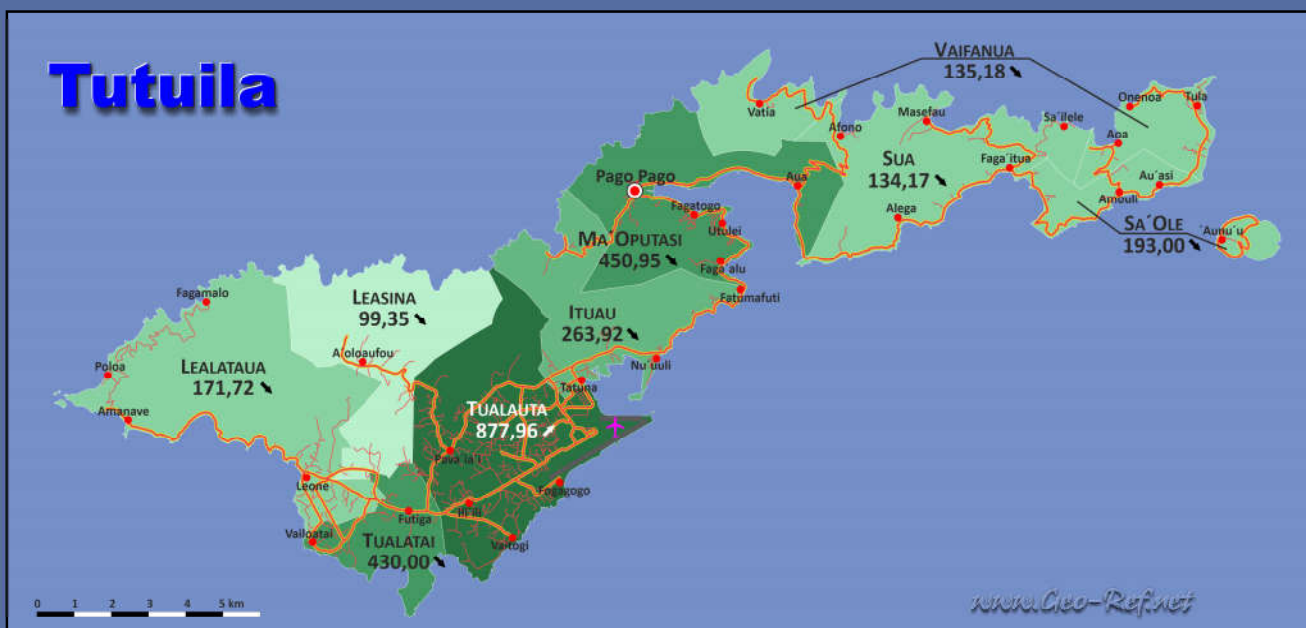

American Samoa

About the maps on www.geo-ref.net

All maps published on this site are **free to use without costs, meanwhile the same are not modified**, especially concerning our own site logotype. This is valid for the PNG and the PDF-files.

We have published on the country page usually the population density of the country, the mostly interesting thematic map. But the real power of our offer consists in the display of your own data, drawing so your own maps with your results or relevant data.

So it works:

Please **visit the corresponding page for our detailed conditions of service and supply**. The price of a thematic map is visible on the corresponding country page.

Visit our page Services to find out about our additional services.